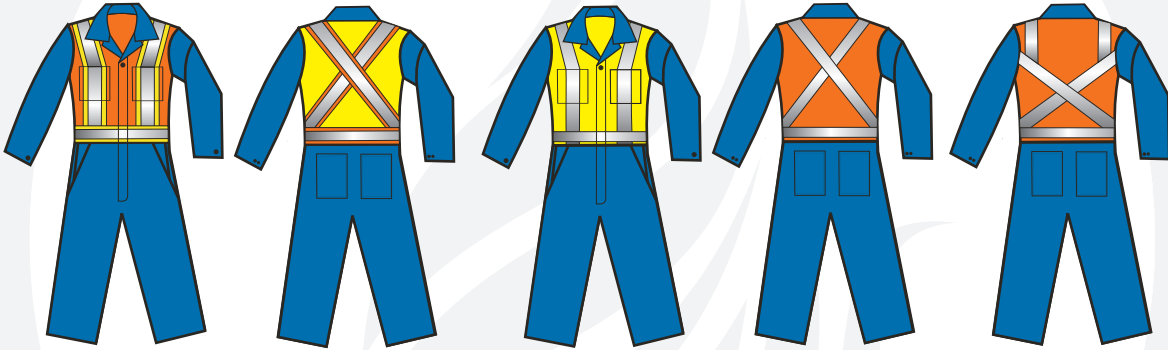

CSA Z96-09 Configuration Reference Sheet

Class 1

2" striping: *Only FR Class 1 Level 2 can have silver < 2" wide

Special consideration - gaps in retroreflective silver $\leq 2''$

*4" striping: Required for Non-FR, and FR Level FR & FR Level 1

Class 2

*Required: minimum 2" wide retroreflective silver striping & CSA Z96 fluorescent or fluorescent/bright colours

Special consideration - gaps in retroreflective silver $\leq 2''$

Class 3

*Required: minimum 2" wide retroreflective silver striping & CSA Z96 fluorescent or fluorescent/bright colours